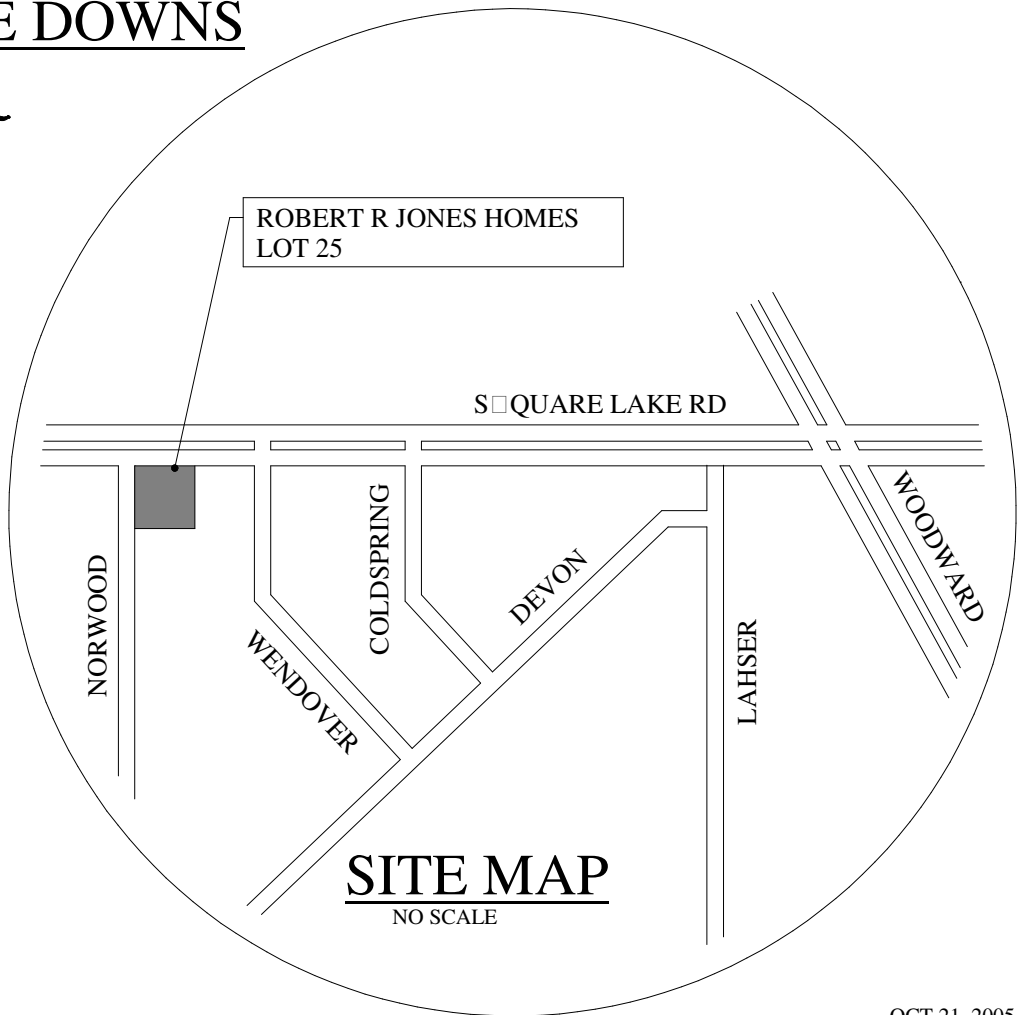

LOCATION MAP

LOT 25
2521 NORWOOD RD
DEVONSHIRE DOWNS

SITE MAP
 NO SCALE